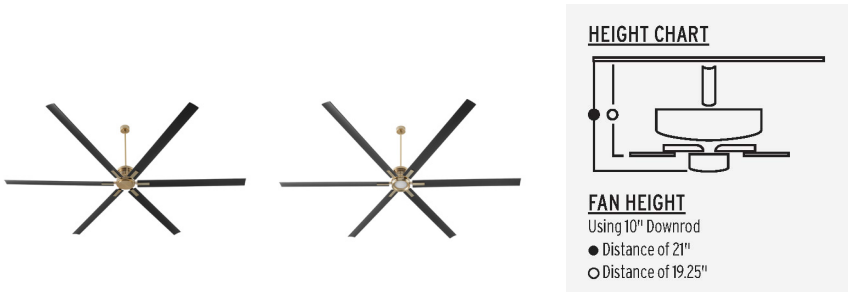

## Zeus

101206-80

ZEUS 120" Fan - Aged Brass

Project: \_\_\_\_\_

Location: \_\_\_\_\_

Fixture Type: \_\_\_\_\_

Catalog #: \_\_\_\_\_

DETAILS	
FINISH:	Aged Brass
MATERIAL:	Steel
BLADE FINISH:	Matte Black
LOCATION:	Damp Listed
BLADES:	6

DIMENSIONS	
BLADE SWEEP:	120"
BLADE PITCH:	11.5°
LEAD WIRE:	80.00"

MECHANICAL	
AMPS:	.06/.11/.21/.38/.65/1.03
WATTS:	3.7/7.3/15.2/29.2/53.2/89.3
RPM:	20/31/42/53/64/74
POLES:	8
MOTOR:	DC-168NL
CONTROLS:	6 Speed

MOUNTING	
DOWNROD LENGTH:	10.00"
HUGGER ADAPTABLE:	No
CANOPY:	W 9.33 x H 6.08

SHIPPING	
HEIGHT:	12.00"
LENGTH:	56.75"
WIDTH:	12.25"
WEIGHT:	44lbs

\*Fixture is dimmable when used with a dimmer switch (sold separately) when using LED bulbs, see manufacturer instructions for dimming info

ADDITIONAL FEATURES: Downrod has a 0.75" diameter